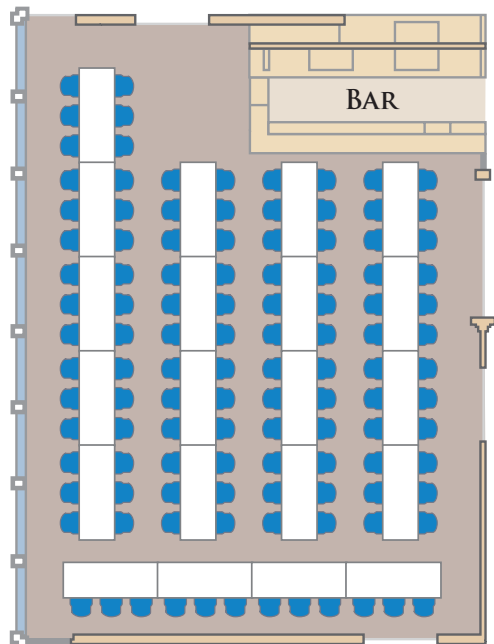

## SEATING ARRANGEMENTS

SUGGESTIONS FOR WEDDING SET UP IN THE CRAVEN SUITE

WEDDING BREAKFAST (60+ SEATS)

WEDDING BREAKFAST (90/100 SEATS)

WEDDING BREAKFAST (82/90 SEATS)

WEDDING BREAKFAST (114 SEATS)