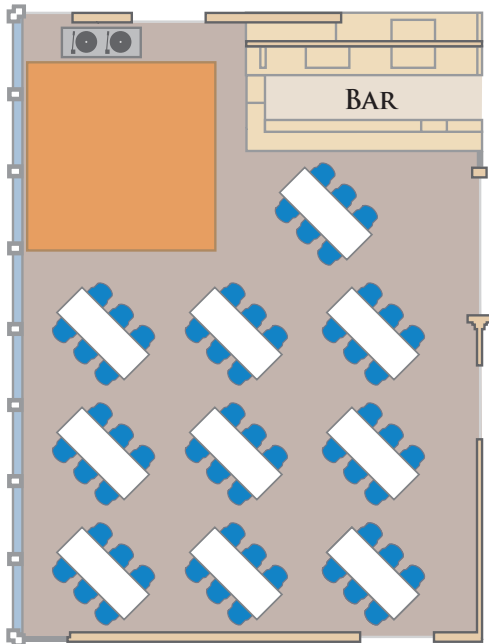

## SEATING ARRANGEMENTS

SUGGESTIONS FOR WEDDING SET UP IN THE CRAVEN SUITE

WEDDING BREAKFAST (60+ SEATS)

WEDDING BREAKFAST (90/100 SEATS)

WEDDING BREAKFAST (82/90 SEATS)

WEDDING BREAKFAST (114 SEATS)