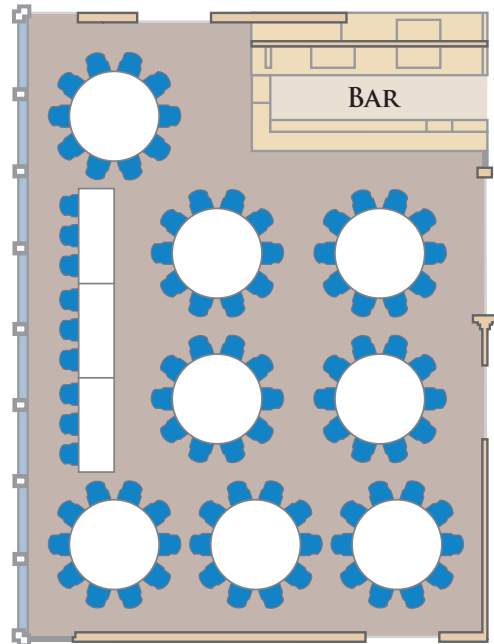

## SEATING ARRANGEMENTS

SUGGESTIONS FOR WEDDING SET UP IN THE CRAVEN SUITE

WEDDING BREAKFAST (60+ SEATS)

WEDDING BREAKFAST (90/100 SEATS)

WEDDING BREAKFAST (82/90 SEATS)

WEDDING BREAKFAST (114 SEATS)