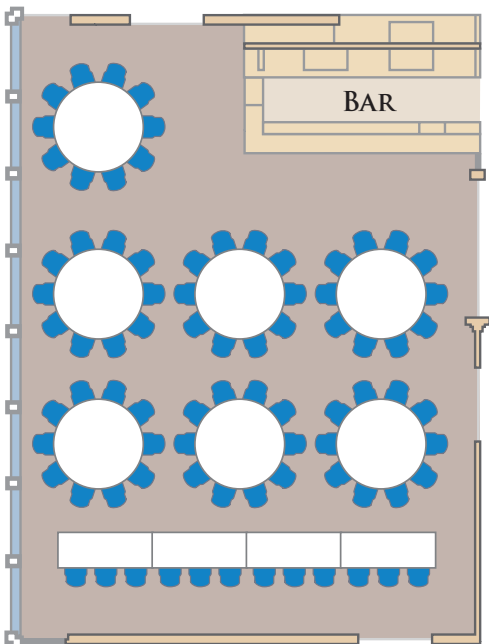

## SEATING ARRANGEMENTS

SUGGESTIONS FOR WEDDING SET UP IN THE CRAVEN SUITE

WEDDING BREAKFAST (60+ SEATS)

WEDDING BREAKFAST (90/100 SEATS)

WEDDING BREAKFAST (82/90 SEATS)

WEDDING BREAKFAST (114 SEATS)