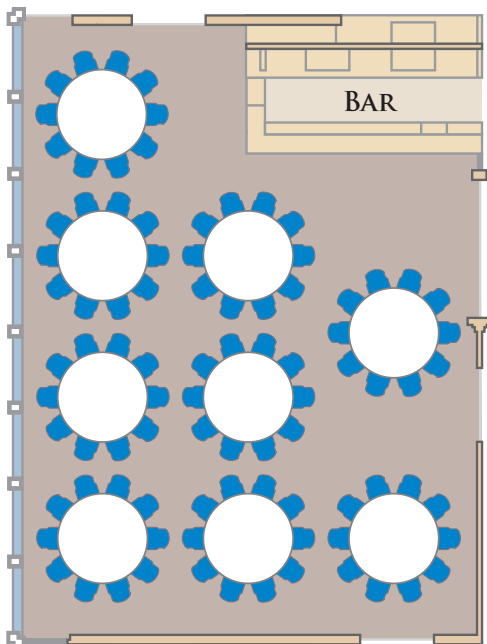

## SEATING ARRANGEMENTS

SUGGESTIONS FOR PARTY OR DINNER SET UP IN THE CRAVEN SUITE

PARTY TIME (60 SEATS)

DINNER WITH TOP TABLE (82 SEATS)

PARTY TIME ROUNDS (90 SEATS)

DINNER WITH TOP TABLE (114 SEATS)