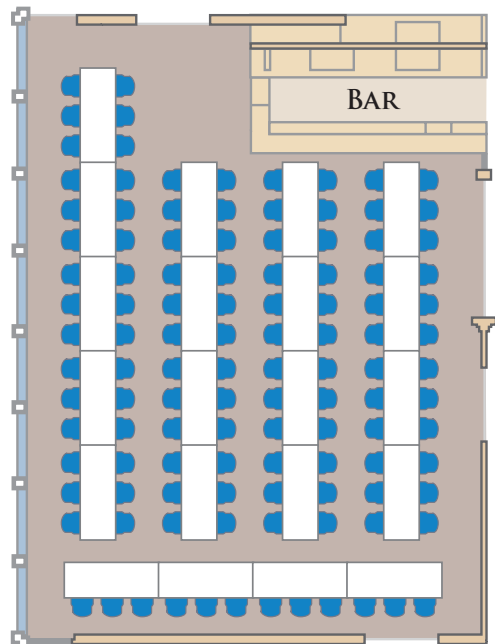

## SEATING ARRANGEMENTS

SUGGESTIONS FOR PARTY OR DINNER SET UP IN THE CRAVEN SUITE

PARTY TIME (60 SEATS)

DINNER WITH TOP TABLE (82 SEATS)

PARTY TIME ROUNDS (90 SEATS)

DINNER WITH TOP TABLE (114 SEATS)