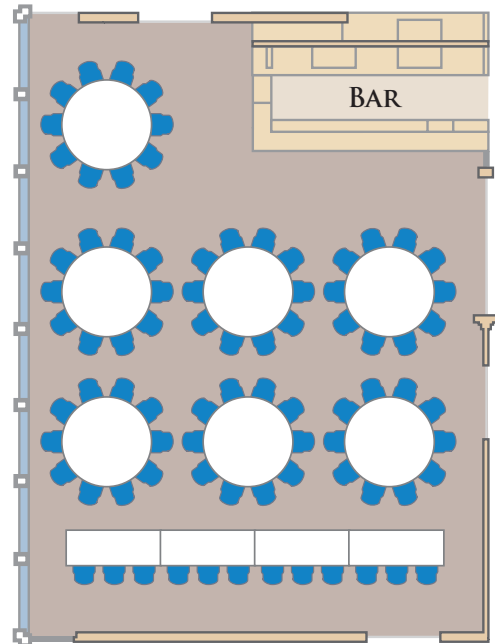

## SEATING ARRANGEMENTS

SUGGESTIONS FOR PARTY OR DINNER SET UP IN THE CRAVEN SUITE

PARTY TIME (60 SEATS)

DINNER WITH TOP TABLE (82 SEATS)

PARTY TIME ROUNDS (90 SEATS)

DINNER WITH TOP TABLE (114 SEATS)