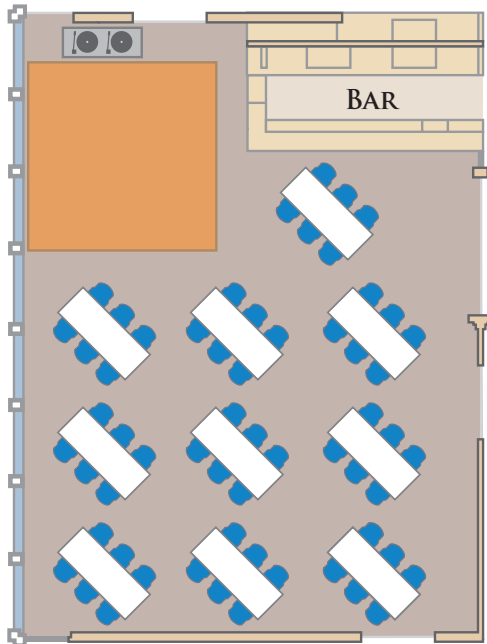

## SEATING ARRANGEMENTS

SUGGESTIONS FOR PARTY OR DINNER SET UP IN THE CRAVEN SUITE

PARTY TIME (60 SEATS)

DINNER WITH TOP TABLE (82 SEATS)

PARTY TIME ROUNDS (90 SEATS)

DINNER WITH TOP TABLE (114 SEATS)