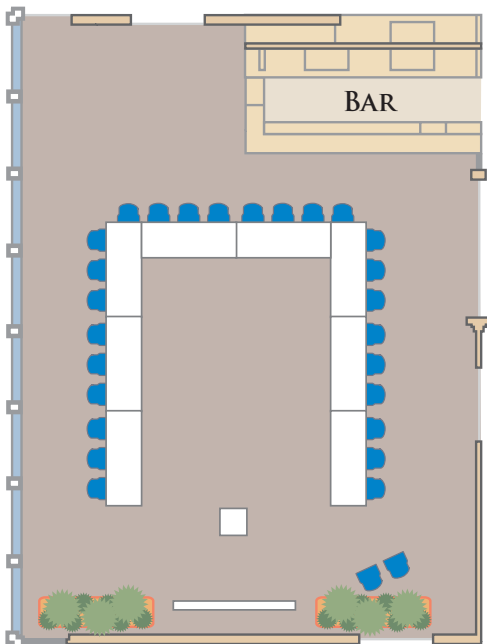

## SEATING ARRANGEMENTS

SUGGESTIONS FOR CONFERENCE SET UP IN THE CRAVEN SUITE

THEATRE STYLE (80 SEATS)

COMBINATION STYLE (70 SEATS)

HORSESHOE STYLE (26 SEATS)

WORKSHOP STYLE (50 SEATS)