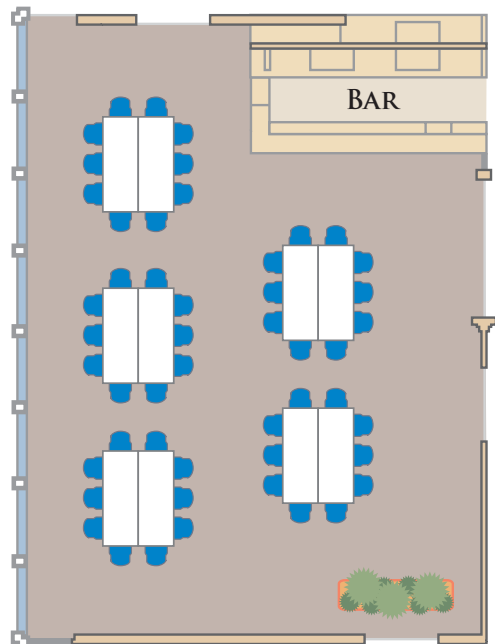

## SEATING ARRANGEMENTS

SUGGESTIONS FOR CONFERENCE SET UP IN THE CRAVEN SUITE

THEATRE STYLE (80 SEATS)

COMBINATION STYLE (70 SEATS)

HORSESHOE STYLE (26 SEATS)

WORKSHOP STYLE (50 SEATS)