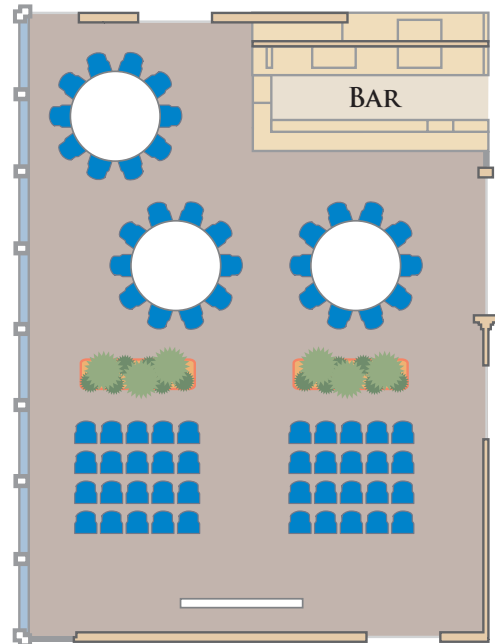

## SEATING ARRANGEMENTS

SUGGESTIONS FOR CONFERENCE SET UP IN THE CRAVEN SUITE

THEATRE STYLE (80 SEATS)

COMBINATION STYLE (70 SEATS)

HORSESHOE STYLE (26 SEATS)

WORKSHOP STYLE (50 SEATS)